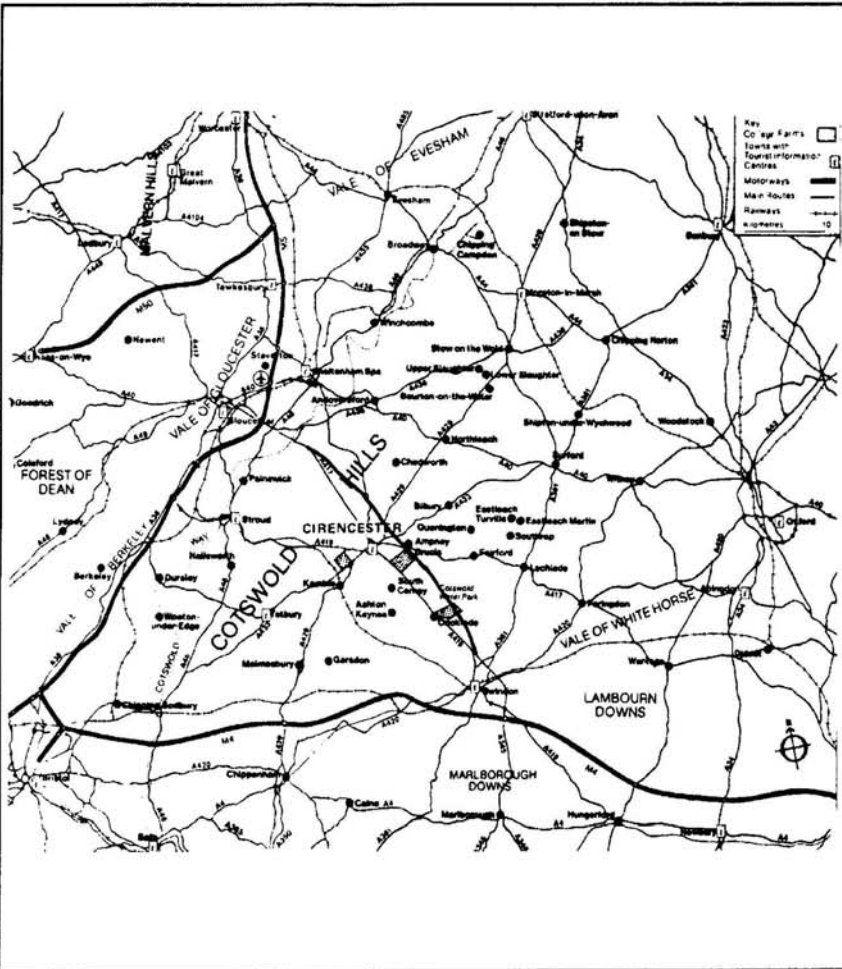

LOCATION MAPS

BY ROAD

Previous visitors please note the addition of the New Ciren. Bypass.

A417 Gloucester or A435 Cheltenham.
A419 Stroud for M5 Motorway, Junction 13, M5 Motorway followed by M42 Motorway for Birmingham Airport.

A429 Stow (Fosse Way).
From Birmingham Airport M42. M5 off Junction 11A
(RASE Stoneleigh 1 hour 15 mins, M1 Motorway 1 hour 45 mins).

A433 Tetbury or A429 Malmesbury
for M4 Motorway, Bristol, South Wales & West. Junctions 17 or 18.