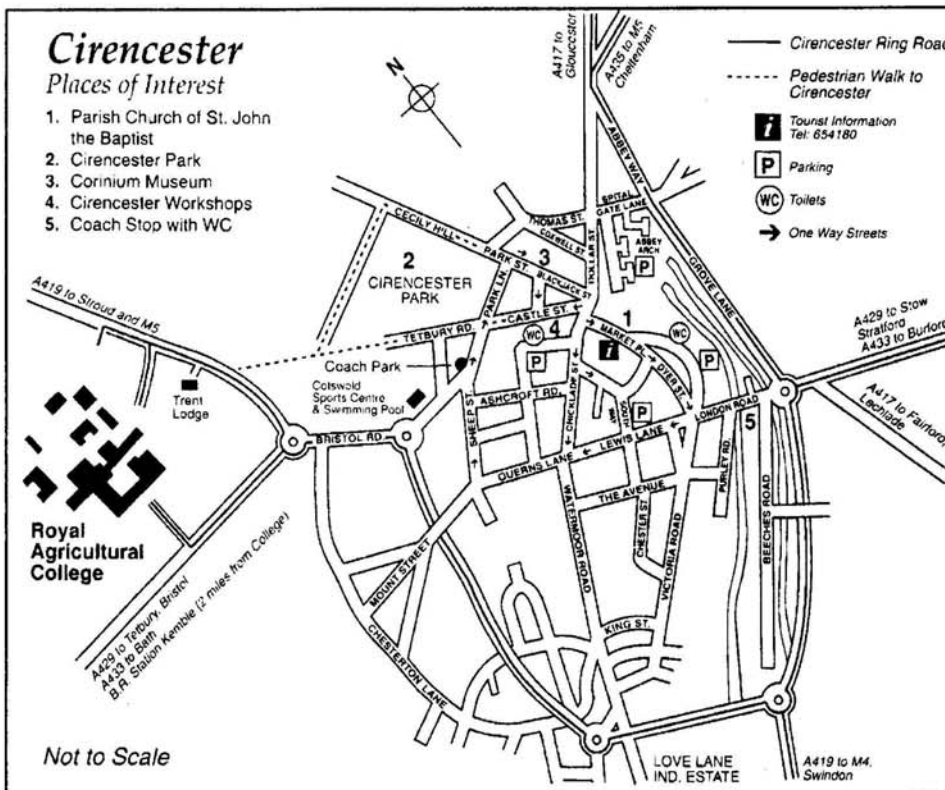

TELEPHONE NUMBERS

Royal Agricultural College:
01285 652531
Fax: 01285 650219

Tourist Information Office:
01285 6544180

Cirencester Radio Cars:
01285 658031/651117

Cotswold Sports Centre:
01285 654057

National Rail:
Enquiries: 0345 125625

National Express Coach:
Enquiries: 08705 808080

Students Union Office:
01285 652187